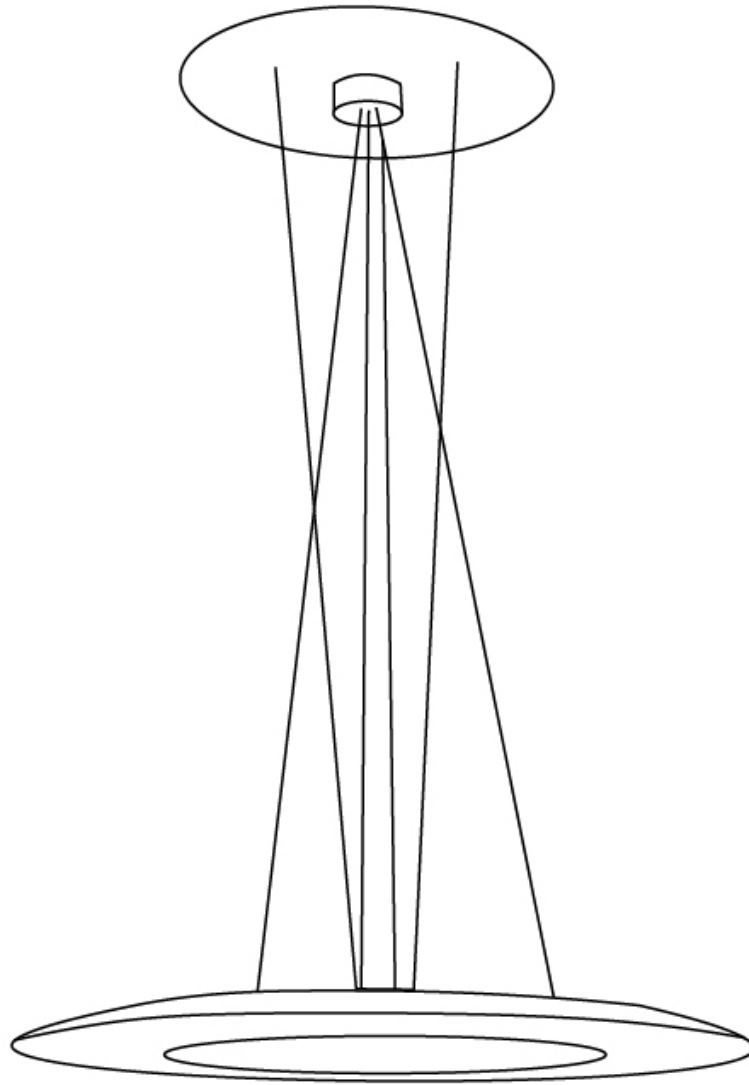

LADY B SUSPENSION

D41051-

PROJECT	_____
TYPE	_____
SPECIFIER	_____
QUANTITY	_____
DATE	_____